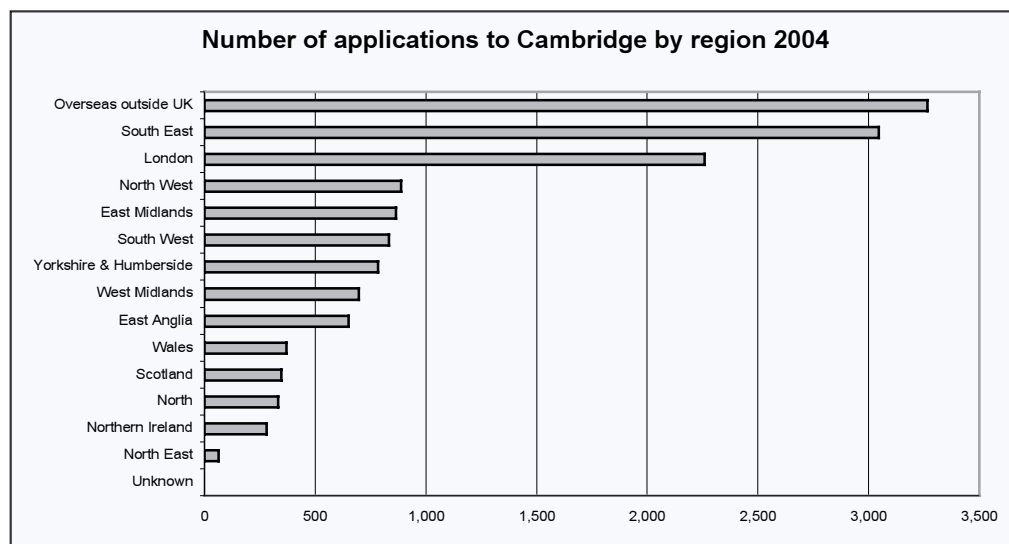

TABLE 2. Number and percentage of applications and acceptances to Cambridge from each region 2004

2004 Region of Domicile	Applications		Acceptances	
	No.	%	No.	%
North East	64	0.4	19	0.6
Northern Ireland	280	2	72	2
Scotland	347	2	80	2
North	333	2	85	3
Wales	370	3	85	3
East Anglia	652	4	155	5
East Midlands	864	6	177	5
West Midlands	698	5	153	5
Yorkshire & Humberside	783	5	202	6
South West	834	6	230	7
North West	889	6	238	7
Overseas outside UK	3,265	22	440	13
London	2,258	15	564	17
South East	3,047	21	793	24
Totals	14,684		3,293	

The regions listed are those used by UCAS.