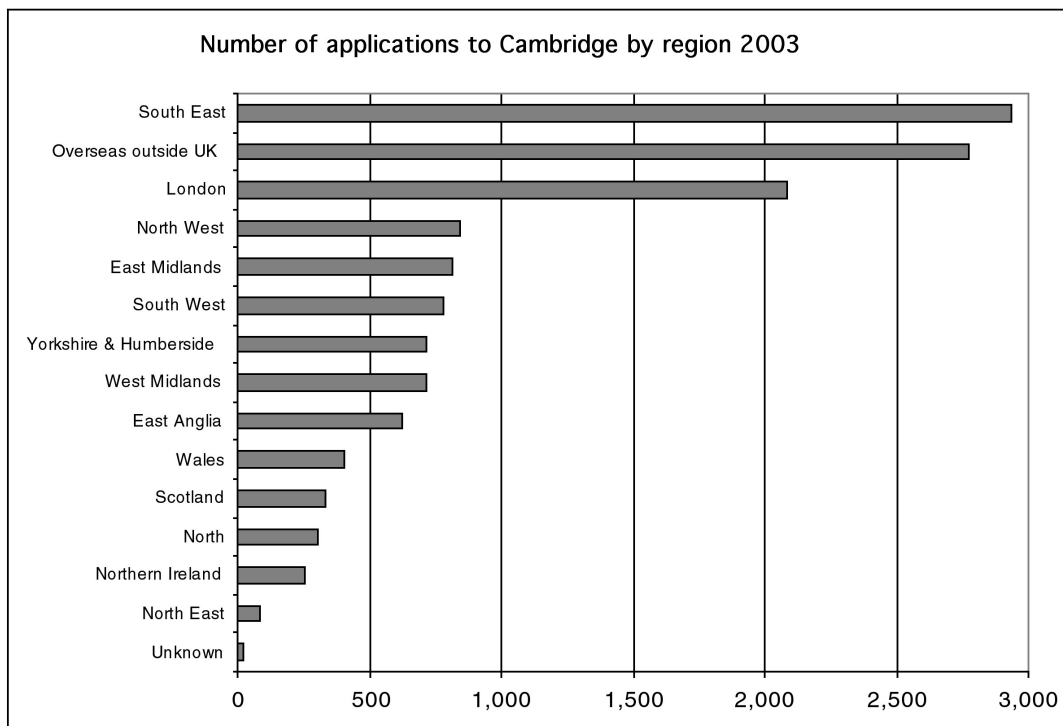

TABLE 2. Number and percentage of applications and acceptances from each region 2003

2003 Region of Domicile	Applications		Acceptances	
	No.	%	No.	%
Unknown	22	0.2	11	0.3
North East	88	1	21	1
Northern Ireland	257	2	71	2
Scotland	331	2	96	3
North	307	2	94	3
Wales	404	3	89	3
East Anglia	621	5	171	5
East Midlands	814	6	199	6
Yorkshire and Humberside	719	5	206	6
West Midlands	716	5	208	6
South West	780	6	225	7
North West	846	6	219	6
Overseas outside UK	2,774	20	414	12
London	2,084	15	571	17
South East	2,937	21	840	24
Totals	13,700		3,435	

The regions listed are those used by UCAS.