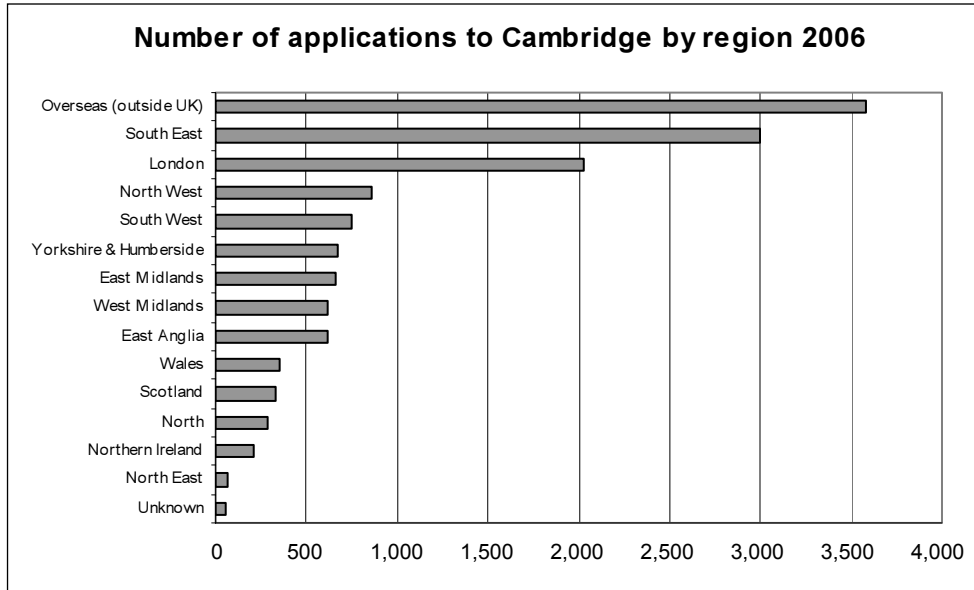

TABLE 2. Number and percentage of applications and acceptances to Cambridge by region 2006

2006 Region of Domicile	Applications		Acceptances	
	No.	%	No.	%
Unknown	59	0.4	28	0.8
North East	62	0.4	11	0.3
Northern Ireland	205	1	58	2
North	287	2	79	2
Scotland	327	2	96	3
Wales	357	3	77	2
East Anglia	613	4	152	5
West Midlands	620	4	170	5
East Midlands	665	5	149	4
Yorkshire & Humberside	676	5	199	6
South West	746	5	211	6
North West	862	6	217	6
London	2,030	14	545	16
South East	2,999	21	829	25
Overseas (outside UK)	3,586	25	518	16
Totals	14,094		3,339	

The regions listed are those used by UCAS.