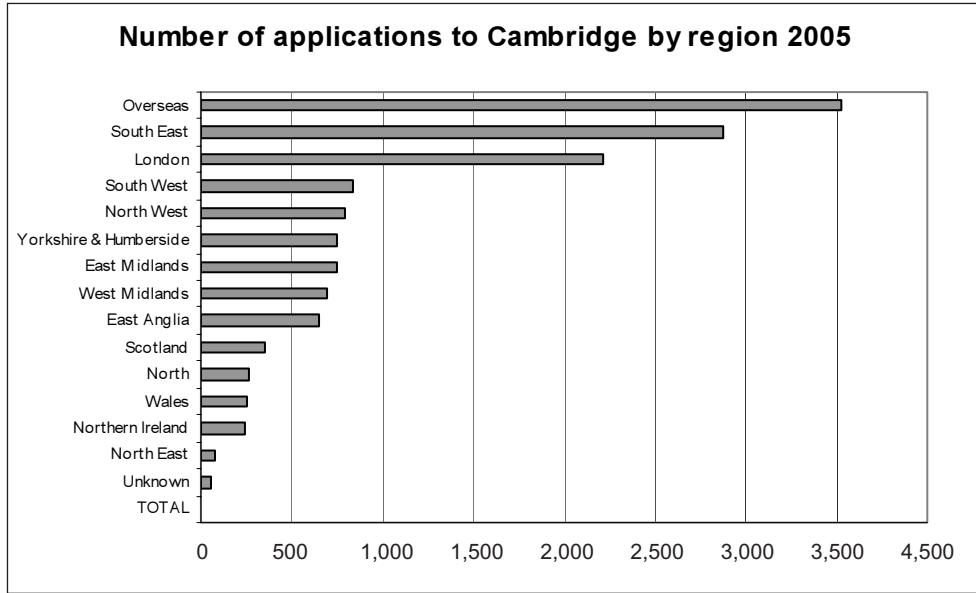

TABLE 2. *Number and percentage of applications and acceptances to Cambridge by region 2005*

2005 Region of Domicile	Applications		Acceptances	
	No.	%	No.	%
Unknown	55	0.4	15	0.4
North East	73	1	13	0.4
Northern Ireland	244	2	67	2
Wales	252	2	57	2
North	267	2	66	2
Scotland	348	2	82	2
East Anglia	648	5	181	5
West Midlands	694	5	184	5
East Midlands	751	5	162	5
Yorkshire & Humberside	754	5	191	6
North West	798	6	221	7
South West	837	6	229	7
London	2,215	15	585	17
South East	2,876	20	761	23
Overseas outside UK	3,531	25	564	17
Totals	14,343		3,378	

The regions listed are those used by UCAS.