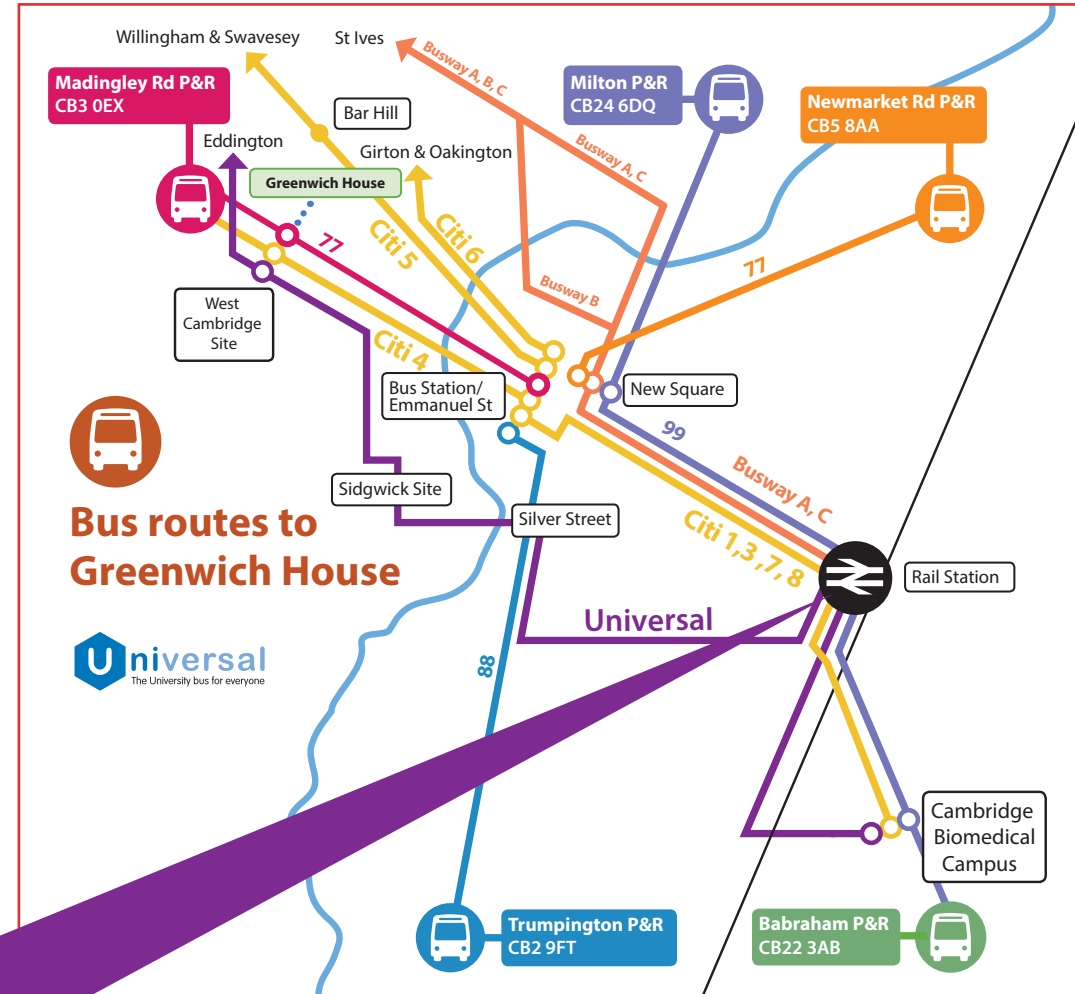

## University of Cambridge Travel Plan

The University of Cambridge Travel Plan aims to reduce the number of car trips travelling to University sites and encourage trips to the University to be made sustainably. To find out more visit:

## Bus routes to Greenwich House

From the Railway station walk south west along Station Place to Bus Stop 1 to catch the Universal bus service, running every 15 minutes. The journey to Greenwich House normally takes approximately 35 minutes. A single journey costs £2 or you can purchase a Day Rider for £3 giving you unlimited travel.